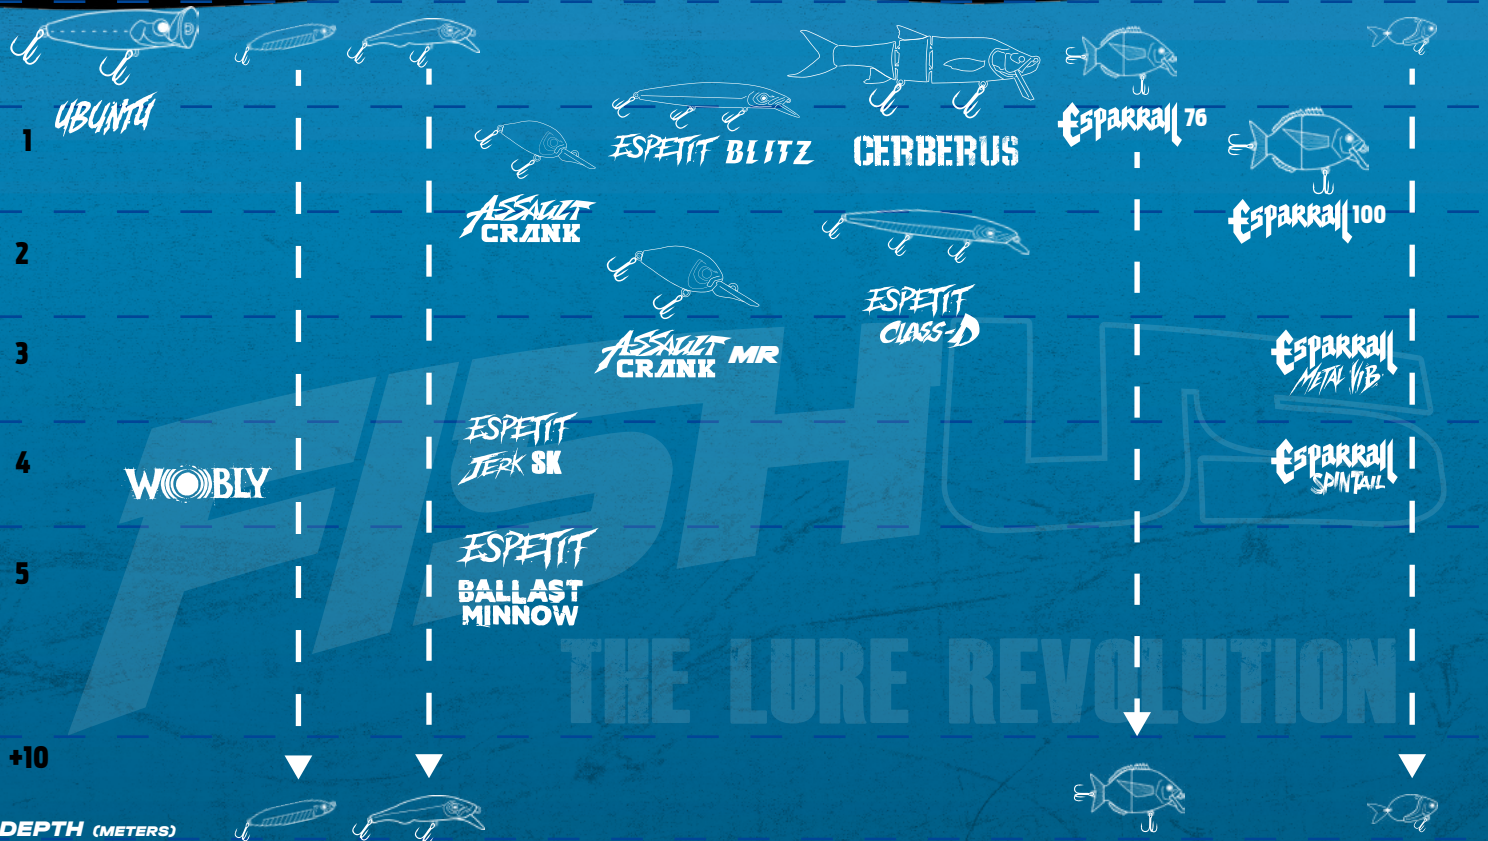

# THE LOBSTER

SCAN & WATCH  
LURE ACTION

Spare Tail Included

Assist Hook System

Glow In the Dark Belly

**Bottom jigging weighted soft lure**  
**Shrimp essence and attractant**

THE LOBSTER is a revolutionary soft lure designed to perfectly mimic a real lobster at its most vulnerable stage, when it moults. Its dual density soft plastic body and hyper-realistic movement make it an easy target for grouper, large sparids and benthic predators.