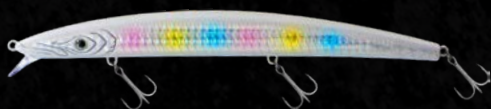

RWW RAINBOW WHITE