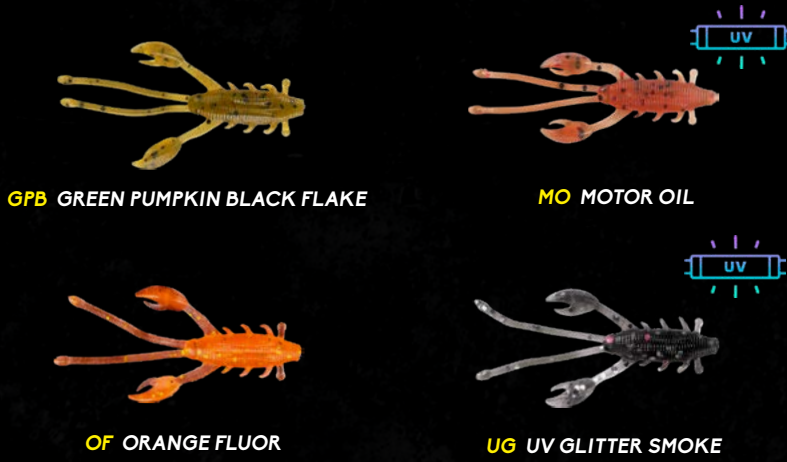

Ref.	Size	Weight	Colors	Type	Un.	Pcs/Bag	RRP (€)
FBLSM1	30mm 1.2"	0.45 gr 0.16 oz	GPB / MO / OF / UG	Floating	10	10	7,90

MOJO CRAW TPE

TPE version of the Mojo Craw, perfect for ned and kickback rigs as well as skirted jig trailer.