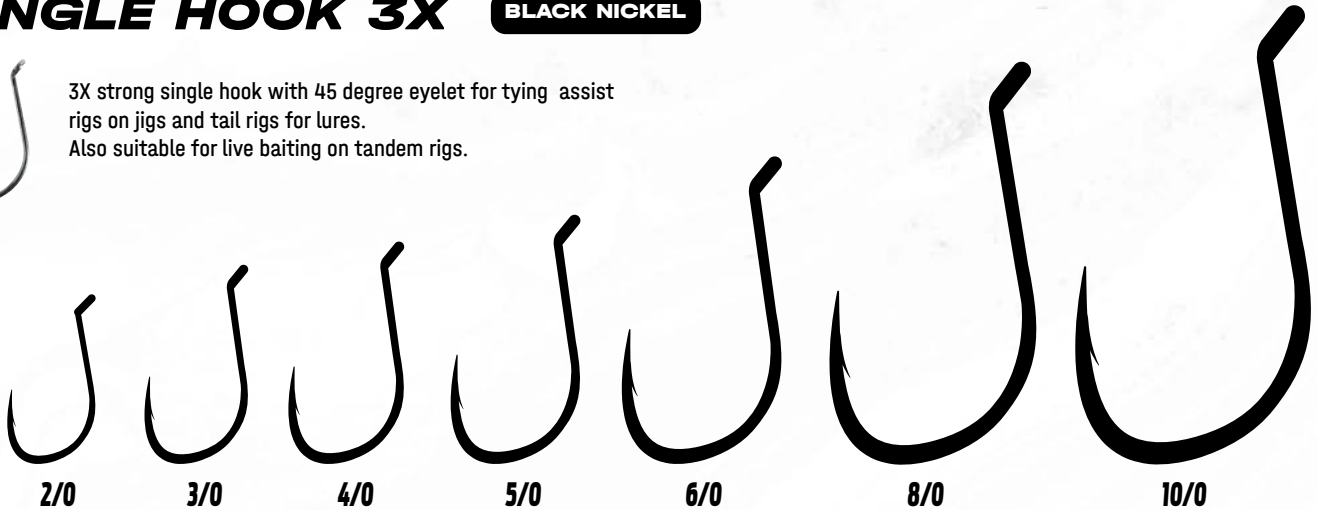

HOOKS

SINGLE HOOK 3X

BLACK NICKEL

3X strong single hook with 45 degree eyelet for tying assist rigs on jigs and tail rigs for lures. Also suitable for live baiting on tandem rigs.

Ref.	Num	PCS/BL	Un.	RRP (€)
FIHL3X2/0	2/0	8	10	4,50
FIHL3X3/0	3/0	8	10	4,50
FIHL3X4/0	4/0	8	10	4,50
FIHL3X5/0	5/0	6	10	4,50

Ref.	Num	PCS/BL	Un.	RRP (€)
FIHL3X6/0	6/0	6	10	4,50
FIHL3X8/0	8/0	5	10	4,50
FIHL3X10/0	10/0	5	10	4,50

STRONG HOOK 6X

NICKEL

Long curved point single hook for heavy duty fishing. The Fishus Strong Hook is perfect for tying assist hooks for jigs and tail hooks for poppers and GT surface plugs.