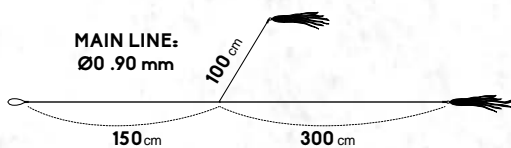

TAKO RIG MAGURO

INVISIBLE

Ref.	Octopus size	Colors	Hook	PCS/BL	Un.	RRP (€)
FITR/M	15cm	B / G / P / RH / S / WP	Single	1	5	29,90