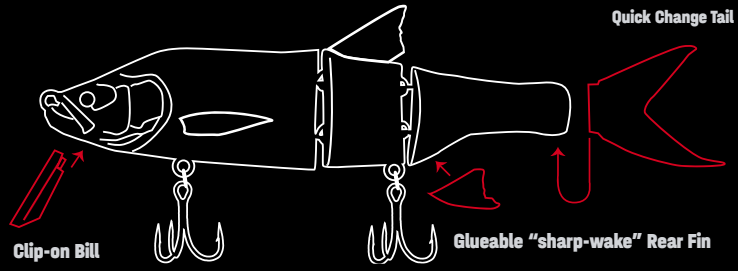

Cerberus Box Set includes:

- 1 Cerberus swimbait
- 1 side and top fin replacement set
- 2 detachable bills (wake/glide)
- 4 joint blockers
- 2 treble Hooks + rings
- 1 replacement tail
- 2 "sharp-wake" glue-on rear fins