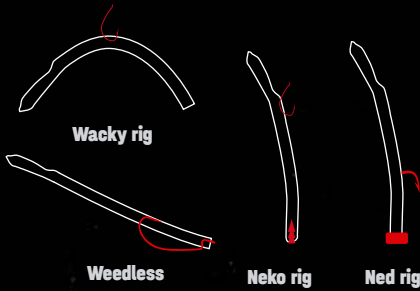

# BASS TRAP

SCAN & WATCH  
LURE ACTION

The Bass Trap is a finesse fishing worm made with our double-component formula, but without salt in the head that has proved to be an absolute banger for bass.

Thanks to its asymmetrical profile and double density, it fits: many different rigs: Wacky, Ned rig, Neko, Split Shot, Shakey, Texas, DropShot...