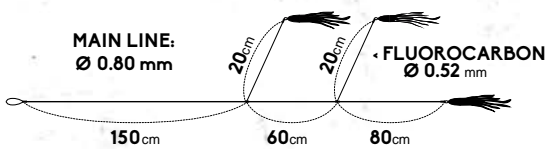

TROLLING RIGS

TAKO RIG KATSUO

yuki Seaguar®

Ref.	Octopus size	Color	Hook	PCS/BL	Un.	RRP (€)
FITR/K	10cm	S	Single	1	5	37,90