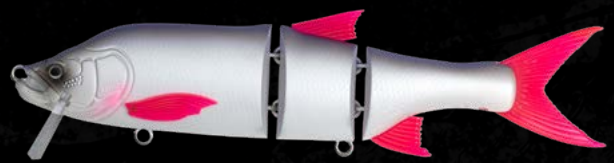

Wake - Glide - Swing Customizable Big SwimBait

Engineered for versatility, the Cerberus allows you to customize its action with interchangeable bill and the joint blockers—wake, swing, or glide—all in one life-like asp shaped swimbait.

Tailor your retrieve by blocking a section for a smooth glide, adding the precision-designed bill for a wake action, or adjusting it to suit your fishing style.

Each Cerberus boxset comes complete with a full soft-fin replacement set and is equipped with 2 Ryugi Pierce Brutal treble hooks, ensuring maximum durability and hookup performance for trophy-class fish.

REGULAR

BN BONE

Ref.	Size (mm)	Weight	Colors	Hook	Type	Sound	Un.	RRP (€)
FBLC523	230	96gr 3.4oz	REG: AY / BN / CH / FS / RA / VZ	Treble #0 & #1	Floating	SILENT	1	79,00