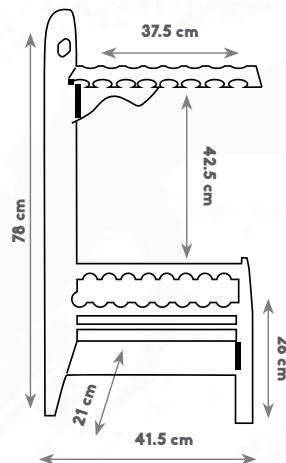

PRODUCT POS DISPLAY

POS product display with metal hooks to hang and distribute any kind of products.
Hollow top silkscreened compartment to store LED light.
Lower tray to showcase lure boxes.

Ref.	Size	Un.	
PXEXDFI	220×103×50cm	1	

WOODEN ROD RACK

Top quality wooden rack designed to display and store up to 16 fishing rods.
Super-stable, compact and easy to install.

Rod hole Ø: 3 cm/1.18 inches

Ref.	Size	Un.	
EXCM-F	41.5 × 21 × 78cm	1