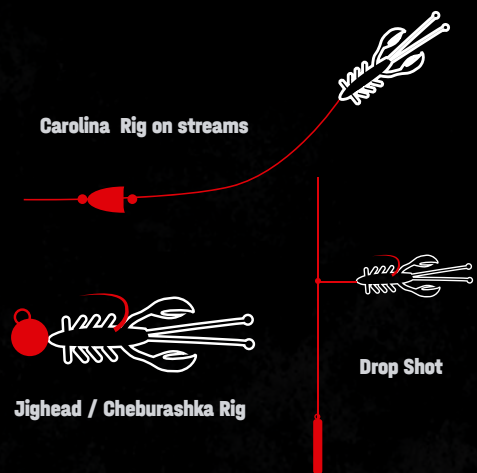

Ref.	Size	Weight	Colors	Type	Un.	Pcs/Bag	RRP (€)
FBLSM1	30mm 1.2"	0.45 gr 0.16 oz	GPB / MO / OF / UG	Floating	10	10	7,90

MOJO CRAW TPE

TPE version of the Mojo Craw, perfect for ned and kickback rigs as well as skirted jig trailer.