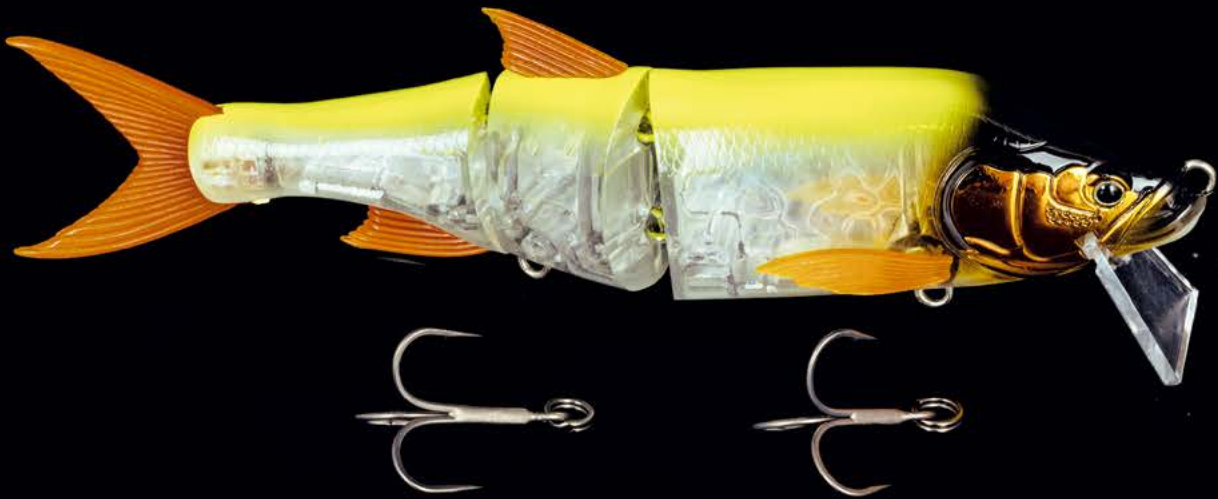

## Wake - Glide - Swing Customizable Big SwimBait

Engineered for versatility, the Cerberus allows you to customize its action with interchangeable bill and the joint blockers—wake, swing, or glide—all in one life-like asp shaped swimbait.