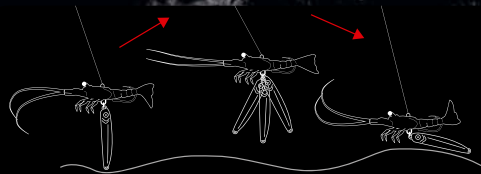

Jig the Lobster on the bottom like it's feeding on a small baitfish