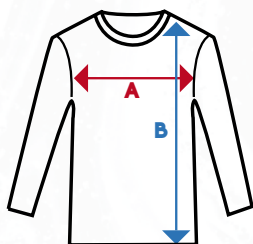

Size	Chest (A)	Height (B)
S	48 cm	66 cm
M	50 cm	67 cm
L	52.5 cm	70 cm
XL	55 cm	73 cm
2XL	56.5 cm	77.5 cm
3XL	58.5 cm	77.5 cm
4XL	61 cm	81 cm