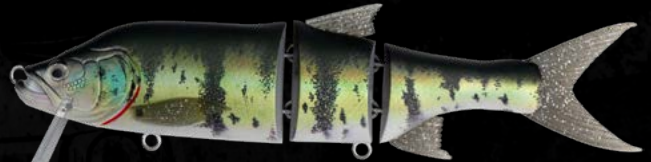

VZ VOLGA ZANDER

Ref.	Size (mm)	Weight	Colors	Hook	Type	Sound	Un.	RRP (€)
FBLC523	230	96gr 3.4oz	REG: AY / BN / CH / FS / RA / VZ	Treble #0 & #1	Floating	SILENT	1	79,00