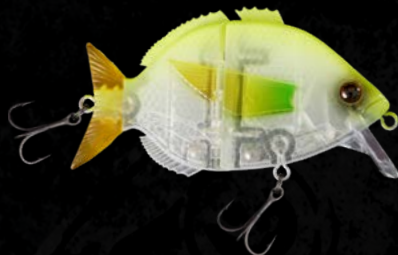

CH CHARTREUSE