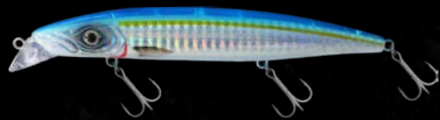

REGULAR

BB BLUE BACK