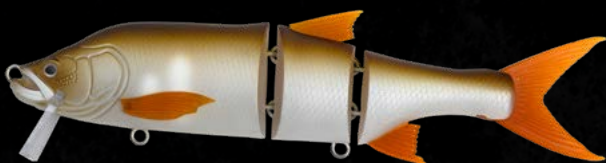

REGULAR

AY AYU