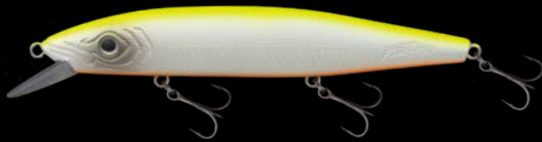

REGULAR

CH CHARTREUSE